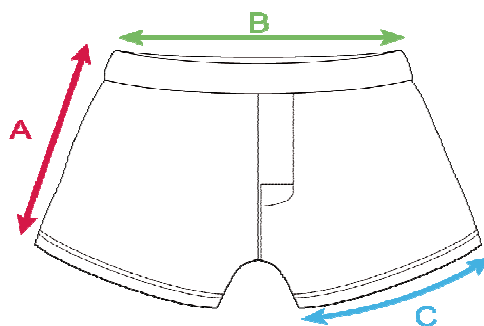

MEN'S ACCESSORIES

UNDERWEAR

FRAZIER	S	M	L	XL	XXL
(A) LENGTH in cm (without waistband, tolerance +/- 1 cm)	29	31	33	35	37
(B) 1/2 WAIST CIRCUMFERENCE in cm (tolerance +/- 1,5 cm)	34	37	40	43	46
(C) LEG OPENING in cm (tolerance +/- 1 cm)	29	31	33	35	37