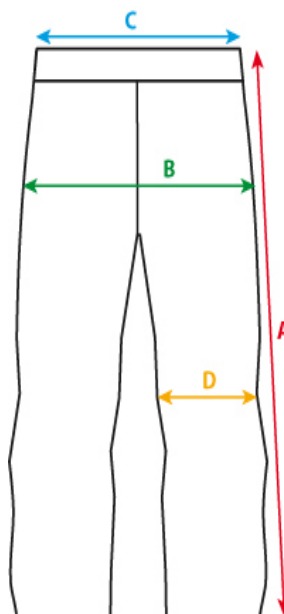

WOMEN'S OUTERWEAR PANTS - URBAN MOUNTAIN

HAILA - slim fit	XS	S	M	L	XL
(A) LENGTH in cm (tolerance +/- 1 cm)	105	107	109	111	113
(B) 1/2 HIP CIRCUMFERENCE in cm (tolerance +/- 1,5 cm)	48	50	52	54	56
(C) 1/2 WAIST CIRCUMFERENCE in cm (tolerance +/- 1 cm)	39	41	43	45	47
(D) 1/2 KNEE CIRCUMFERENCE in cm (tolerance +/- 0,5 cm)	19,5	20,5	21,5	22,5	23,5