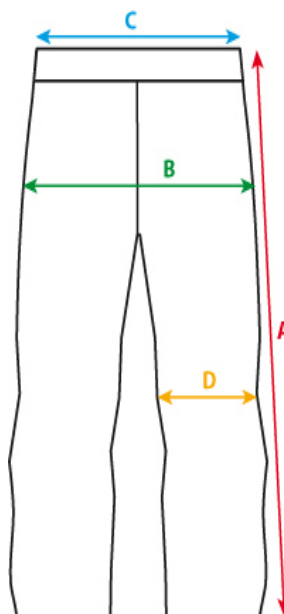

## WOMEN'S OUTERWEAR PANTS - ADDICTED TO POWDER

| ALETA - regular fit  | XS   | S    | M    | L    | XL   |
|--|------|------|------|------|------|
| <b>(A) LENGTH</b> in cm (tolerance +/- 1 cm)                   | 105  | 107  | 109  | 111  | 113  |
| <b>(B) 1/2 HIP CIRCUMFERENCE</b> in cm (tolerance +/- 1,5 cm)  | 49   | 51   | 53   | 55   | 57   |
| <b>(C) 1/2 WAIST CIRCUMFERENCE</b> in cm (tolerance +/- 1 cm)  | 39   | 41   | 43   | 45   | 47   |
| <b>(D) 1/2 KNEE CIRCUMFERENCE</b> in cm (tolerance +/- 0,5 cm) | 20,5 | 21,5 | 22,5 | 23,5 | 24,5 |