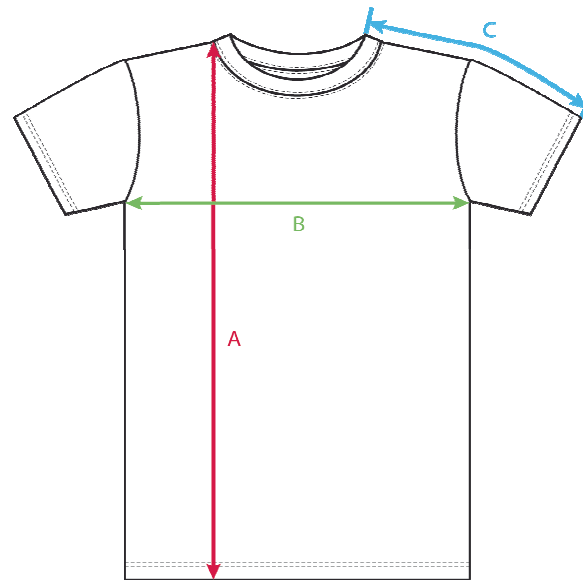

YOUTH STREETWEAR

T-SHIRTS

FAB YOUTH - regular fit

	XS	S	M	L	XL
(A) LENGTH in cm (tolerance +/- 1,5 cm)	55	58	61	64	67
(B) 1/2 CHEST CIRCUMFERENCE in cm (tolerance +/- 1 cm)	40	42	44	46	48
(C) SLEEVE LENGTH ON TOP in cm (from highest point of shoulders, tolerance +/- 1 cm)	24	26	28	30	32